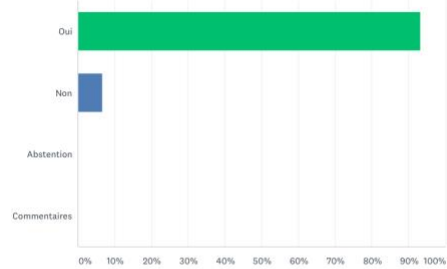

QUIZ STATISTICS

Percent Correct	Average Score	Standard Deviation	Difficulty
100%	1.0/1.0 (100%)	0.00	3/3

ANSWER CHOICES	SCORE	RESPONSES
✓ Oui	1/1	93.33% 14
✓ Non	1/1	6.67% 1
✓ Abstention	1/1	0.00% 0

Commentaires	Responses	Percentage
	--	0.00% 0

TOTAL 15