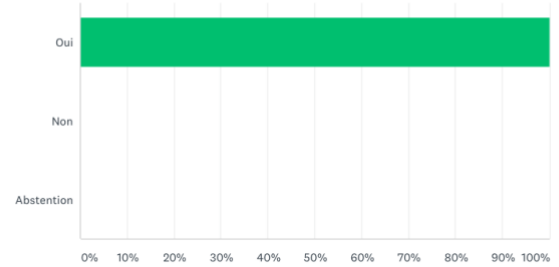

Assemblée générale annuelle de la CASCA en ligne Du 15 au 25 mai 2020

QUESTION SUMMARIES DATA TRENDS INDIVIDUAL RESPONSES

Quiz Summary

AVERAGE SCORE
43% • 3.0/7 PTS

STATISTICS		
Lowest Score: 43%	Median: 43%	Highest Score: 43%
Mean: 43%	Standard Deviation: 0%	

Question Ranking	QUESTIONS (3)	DIFFICULTY	AVERAGE SCORE
Q1	Approuvez-vous l'ordre du jour?	1	33%
Q2	Approuvez-vous le rapport du trésorier?	1	33%
Q3	Approuvez-vous la résolution?	3	100%

Q1

Approuvez-vous l'ordre du jour?

Answered: 15 Skipped: 0

QUIZ STATISTICS

Percent Correct	Average Score	Standard Deviation	Difficulty
0%	1.0/3.0 (33%)	0.00	1/3

ANSWER CHOICES	SCORE	RESPONSES
✓ Oui	1/3	100.00% 15
✓ Non	1/3	0.00% 0
✓ Abstention	1/3	0.00% 0

Total Respondents: 15

Comments (0)

Q2

Approuvez-vous le rapport du trésorier?

Answered: 15 Skipped: 0