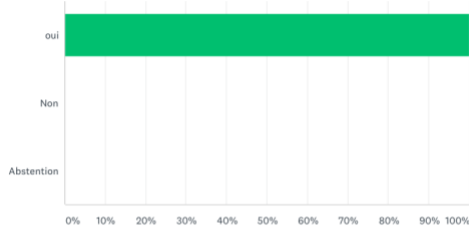

QUIZ STATISTICS

Percent Correct	Average Score	Standard Deviation	Difficulty
0%	1.0/3.0 (33%)	0.00	1/3

ANSWER CHOICES	SCORE	RESPONSES
✓ oui	1/3	100.00% 15
✓ Non	1/3	0.00% 0
✓ Abstention	1/3	0.00% 0

Total Respondents: 15

Comments (0)

Q3

Approuvez-vous la résolution?

Answered: 15 Skipped: 0